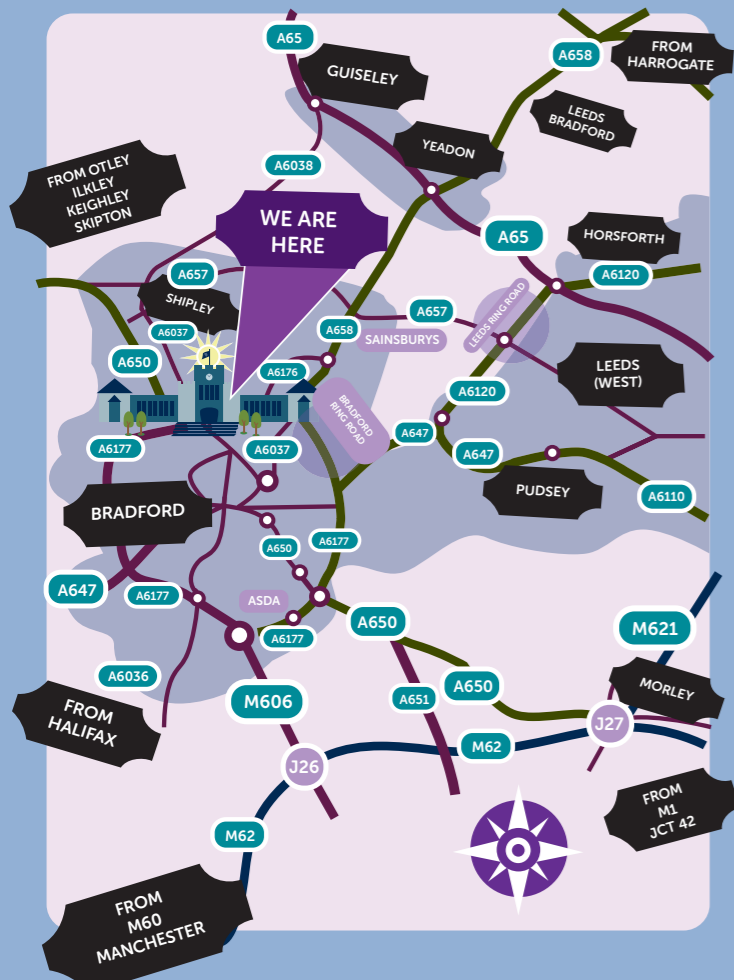

How to get to BGS

Bradford Grammar School lies two miles to the north of the City Centre on the A650 Keighley Road. The School occupies a 25 acre site opposite Lister Park.

By road

Bradford is situated close to the M62 and M1 and can be easily reached from the UK motorway network via the M606.

From M606

At the end of the M606 turn right, joining the A6177 Ring Road West (Rooley Lane). At the second roundabout turn left onto the A650 towards the City Centre. After two more roundabouts, keep right, following the A650 Keighley and Skipton road around the eastern side of the City Centre. Continue straight ahead, following the A650 and then the A6037 towards Shipley. After the garden centre on the left, take the slip road past the railway station. Turn up Frizinghall Road. The School, with visitor parking, is at the top of the road to the left.

By air

Bradford Grammar School is easily reached via Leeds Bradford airport, seven miles from the School. From the airport take the A658 (signposted Bradford). Continue along the A658 towards Bradford on Harrogate Road. Having passed Sainsbury's, at the next roundabout follow the signs to the football stadium (Bradford North A6176, Ring Road A6177).

Continue along this road, going straight across at the Idle Road cross roads. Turn right, following the sign to Ring Road A6177/ Motorways/football stadium. Still on the A6177 continue forward at traffic signals (signposted Ring Road, Keighley, Shipley). At the third set of traffic signals turn right onto the A650 (signposted Keighley, Skipton). Drive past the School on the right and Lister Park on the left and at the traffic signals turn right on to Frizinghall Road.